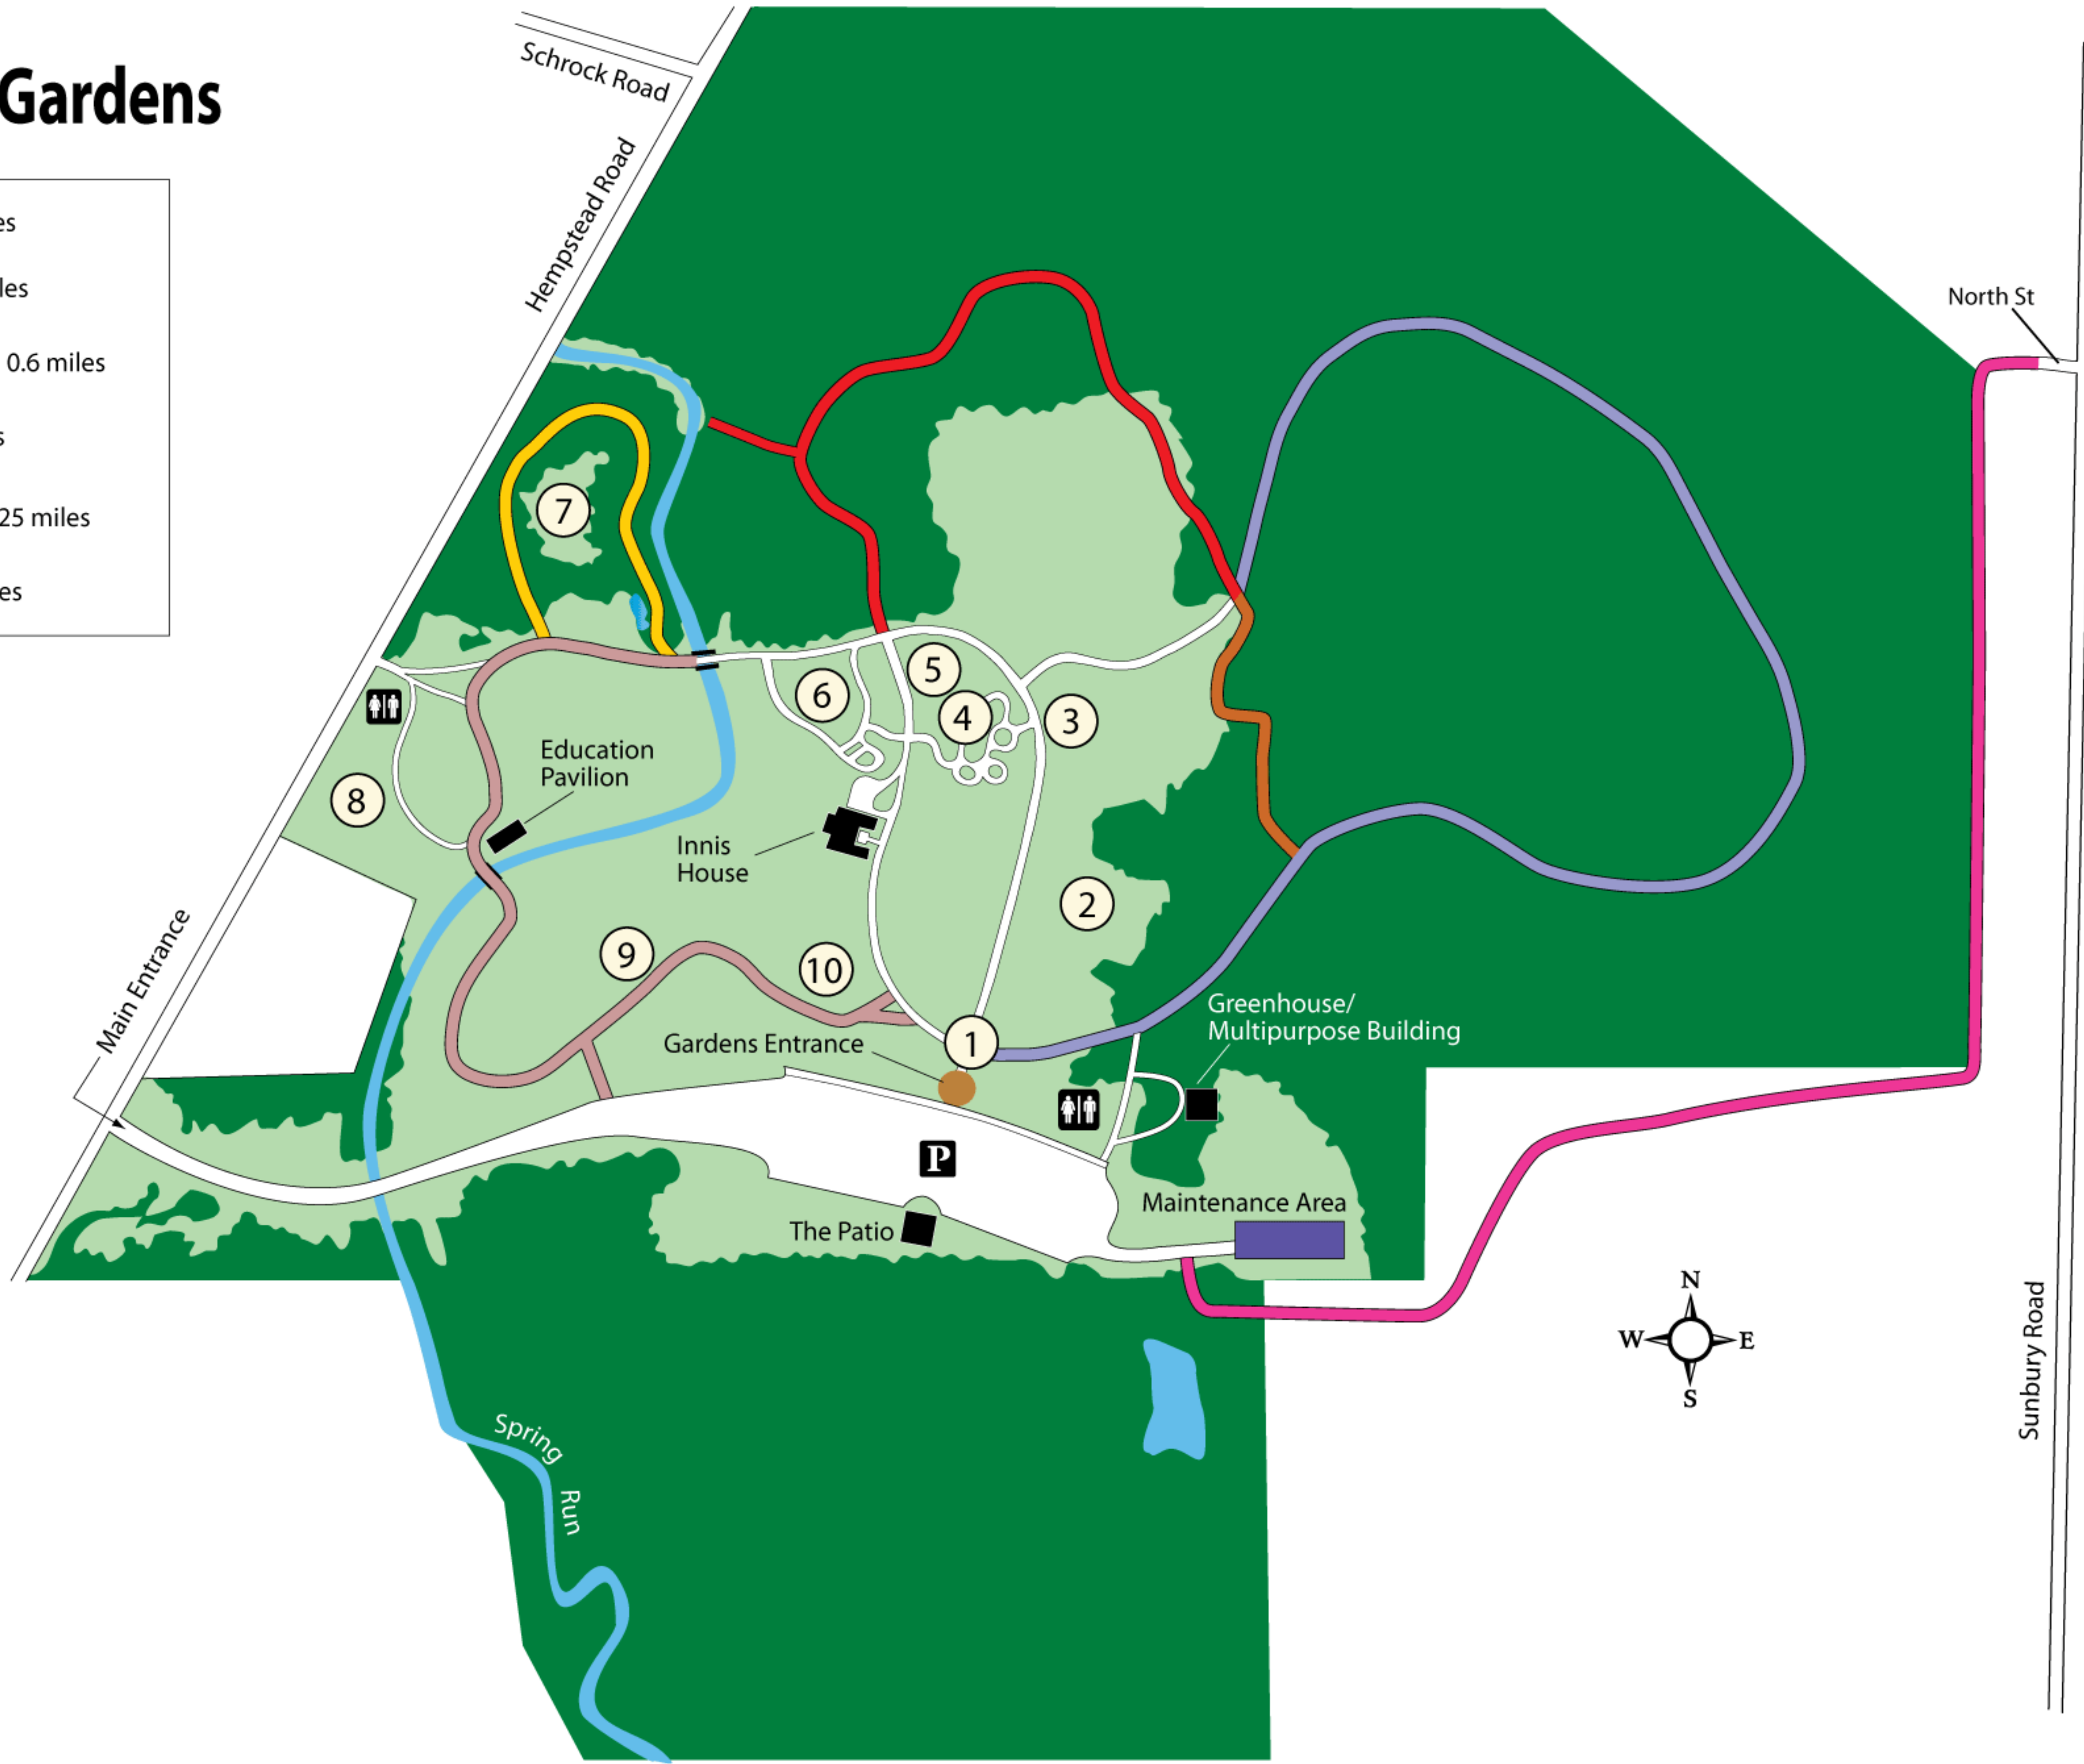

Inniswood Metro Gardens

-  Boardwalk Trail 0.5 miles
-  Brookwood Trail 0.5 miles
-  Chipmunk Chatter Trail 0.6 miles
-  Frog Talk Walk 0.1 miles
-  Sisters' Garden Loop 0.25 miles
-  Spring Run Trail 0.3 miles

-  Forest
-  Cultivated Garden/Lawn Area
-  Water
-  Restrooms

Feature Gardens

-  1 Circle Garden
-  2 Rose Garden
-  3 Cutting Garden
-  4 Herb Garden
-  5 Fern Garden
-  6 Woodland Rock Garden
-  7 Sisters' Garden
-  8 Conifer Garden
-  9 Brookwood Trail Garden
-  10 Memorial Garden

Sunbury Road

North St

Schrock Road

Hempstead Road

Main Entrance

Spring Run

The Patio

Gardens Entrance

4

3

2

1

10

9

7

Sunbury Road